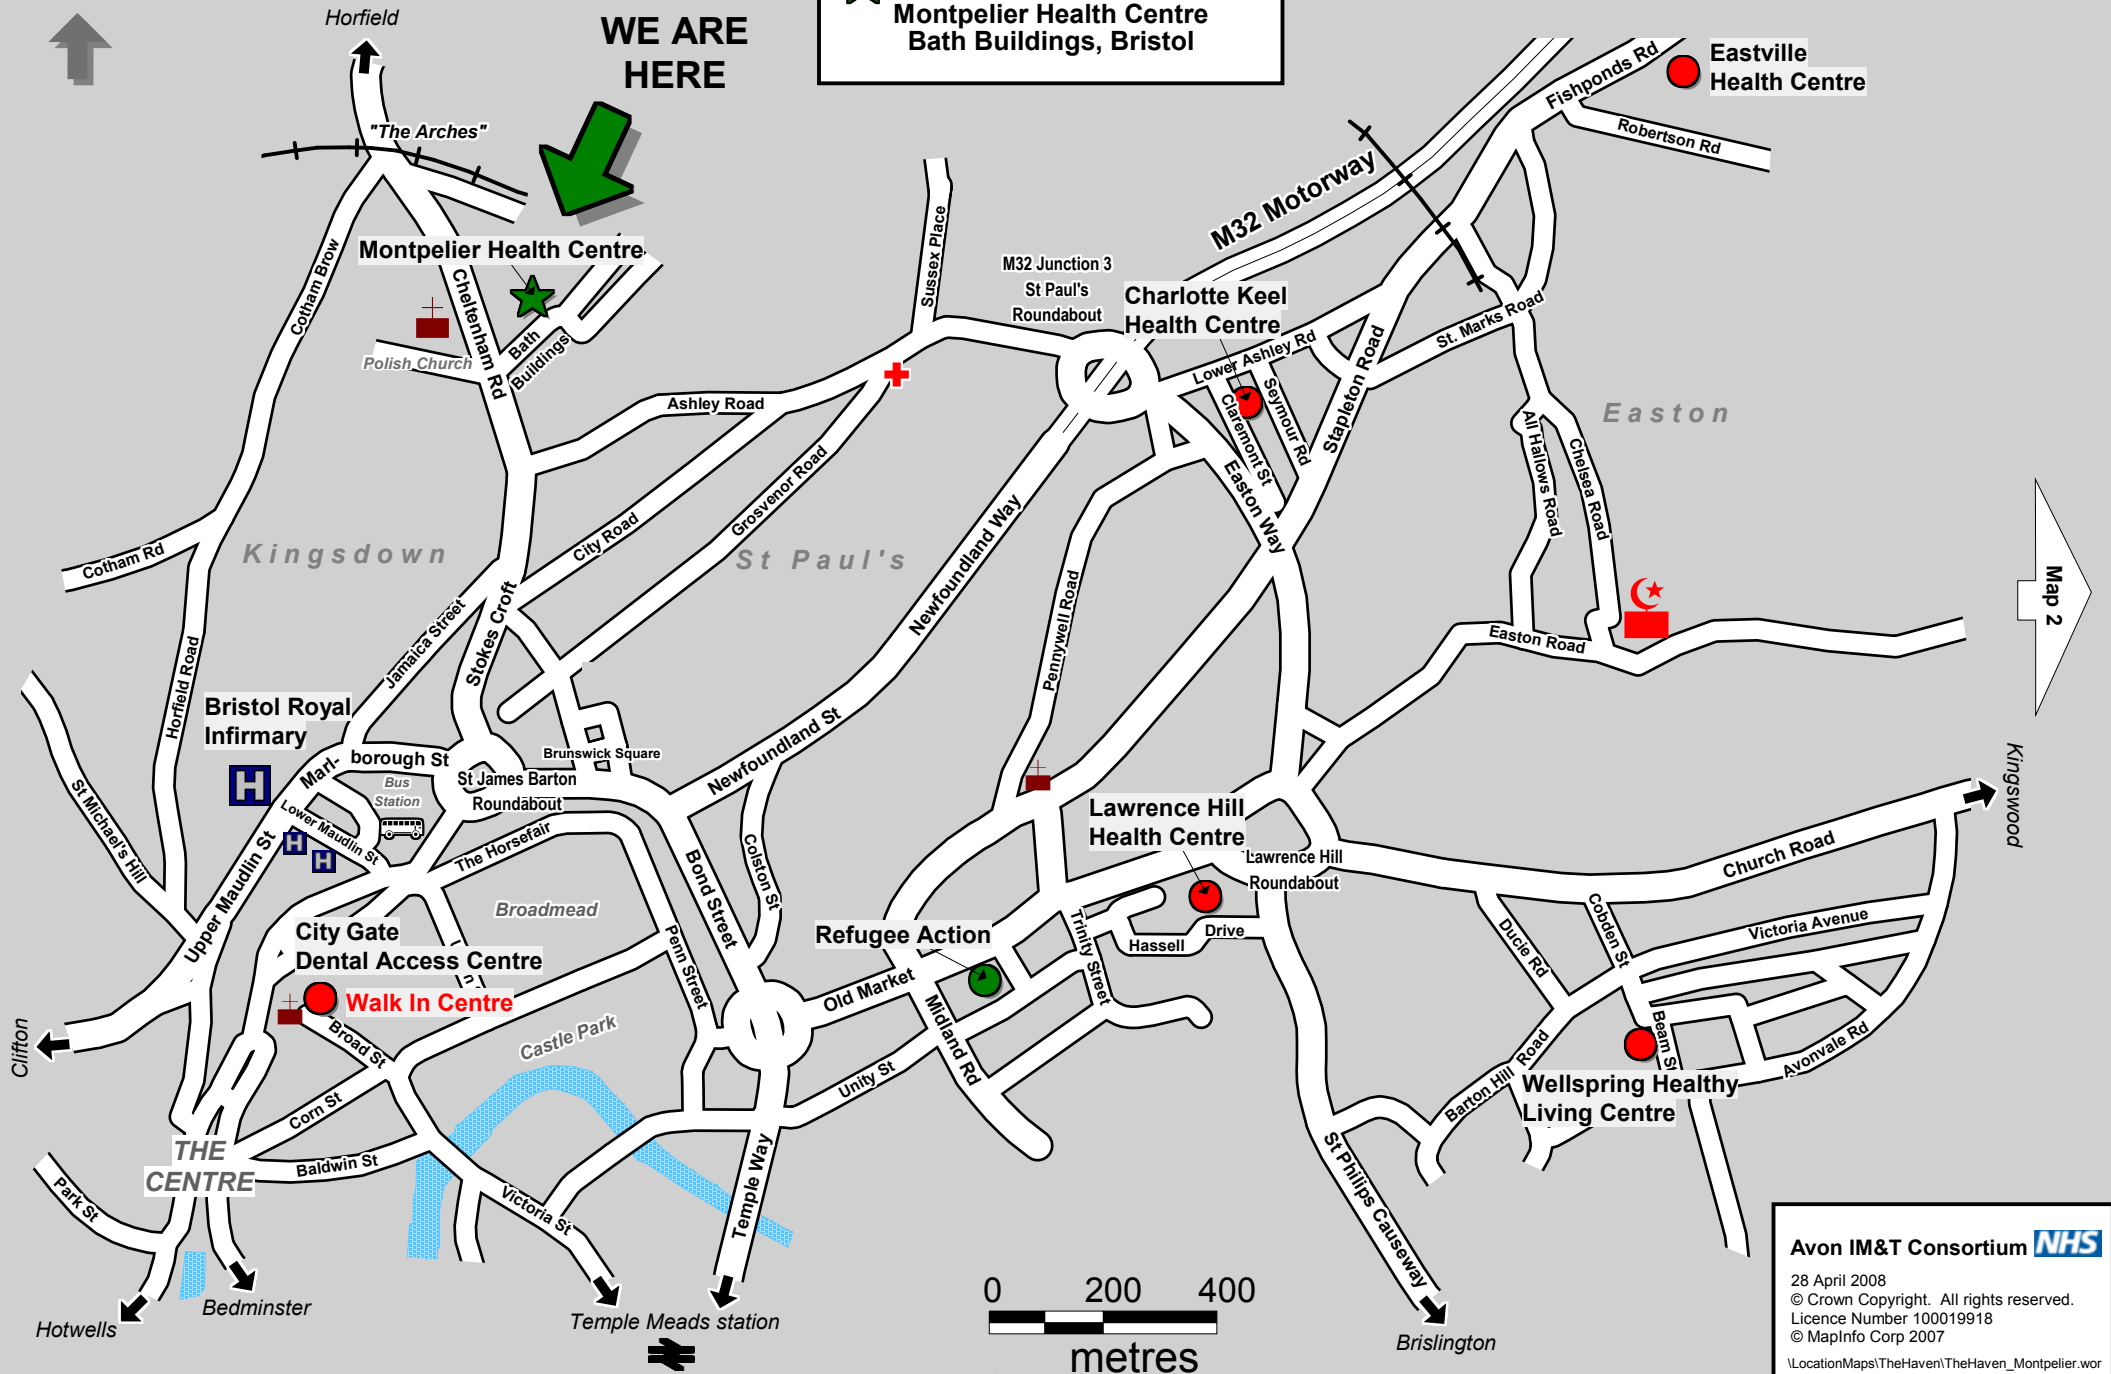

North

**WE ARE  
HERE**

**★ The Haven**  
Montpelier Health Centre  
Bath Buildings, Bristol

Map 2

**Avon IM&T Consortium NHS**  
28 April 2008  
© Crown Copyright. All rights reserved.  
Licence Number 100019918  
© MapInfo Corp 2007  
\\LocationMaps\TheHaven\TheHaven\_Montpelier.wor